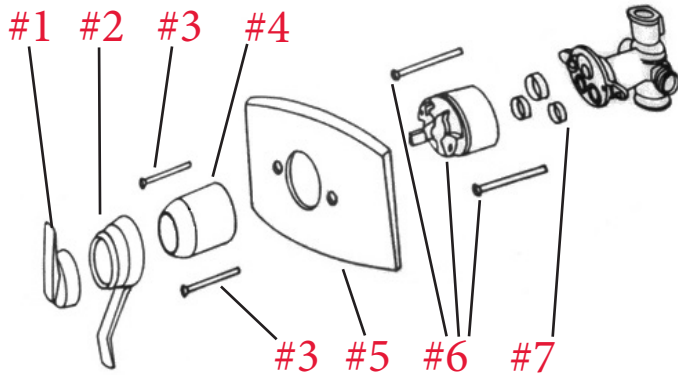

TUB / SHOWER REPAIR Replacement Parts for American Standard - Aquarian

#1 Tub Handle 1490 Series :

- 4" OA length
- Replaces American Standard OEM # 70545-02
- Includes mounting screw

Item # **M90903**
U/M - Each

#2 Tub Handle 1390 Series :

- 2-3/8" Diameter
- 4-1/2" OA length
- Replaces American Standard OEM # 77033-02
- Includes mounting screw

Item # **M90902**
U/M - Each

#3 Escutcheon Screws :

- Size: 10-24 x 2" with oval head
- Stainless steel
- Replaces American Standard OEM # 69347-01
- Sold per pack of 10 only

Item # **M90904**
U/M - Pack

#4 Escutcheon Cap :

- 2-1/4"OD
- 1-3/8" Length

this part is no longer available

#5 Escutcheon :

- 2-9/32" Inside Diameter
- 7-1/2" Length
- 5" Width
- Replaces American Standard OEM # 63795-06 & 69041-06
- Screws not included

Item # **M90906**
U/M - Each

#6 Cartridge :

- 2-1/16" Diameter
- 2-3/8" OA height
- Includes: 2/ea mounting screws, 1/ea 3/4" brass ring and 3/ea seals
- OEM American Standard part # 69382-07

Item # **M91039**
U/M - Each