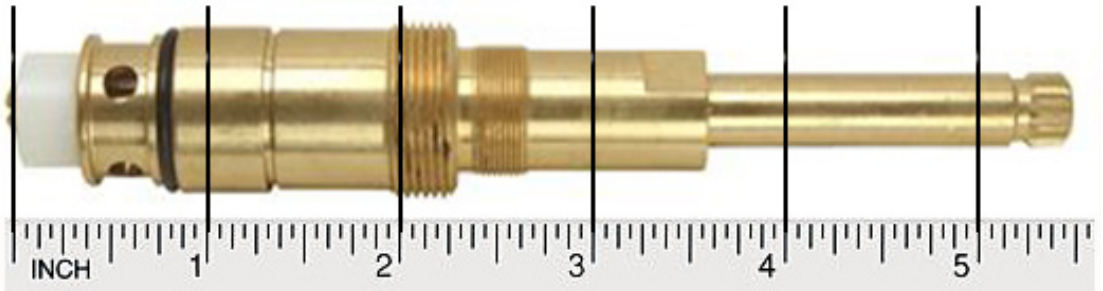

TUB / SHOWER REPAIR

Replacement Parts for American Standard - Colony (Long Version)

Hot & Cold Stem :

- 5" OA length

Item # **M91032**
U/M - Each

Diverter Stem :

- 5-1/2" OA length

Item # **M91038**
U/M - Each

Bibb Seat :

- 1/2"x20
- AB1953 Compliant
- **Sold in pack of 10 only**

Item # **M91042**
U/M - Pack

Diverter Handle :

- Includes screw
- Chrome finish
- Sold per each

Item # **M90989**
U/M - Each

Hot & Cold Handles :

- Includes screws
- Chrome finish
- Sold per pair only

Item # **M90988**
U/M - Pair

Escutcheon Sleeve :

- 2-15/16" length
- 3/4" diameter
- Chrome finish

Item # **M90985**
U/M - Each

Escutcheon :

- 3" diameter
- 22/32" inside diameter
- 1/4" thick
- Chrome finish