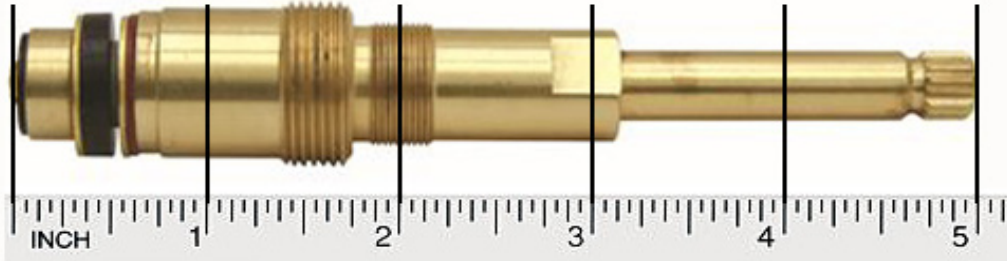

TUB / SHOWER REPAIR

Replacement Parts for American Standard - Colony (Long Version)

Hot & Cold Stem :

- 5" OA length

Item # **M91032**
U/M - Each

Diverter Stem :

- 5-1/2" OA length

Item # **M91038**
U/M - Each

Bibb Seat :

- 1/2"x20
- AB1953 Compliant
- **Sold in pack of 10 only**

Item # **M91042**
U/M - Pack

Diverter Handle :

- Includes screw
- Chrome finish
- Sold per each

Item # **M90989**
U/M - Each

Hot & Cold Handles :

- Includes screws
- Chrome finish
- Sold per pair only

Item # **M90988**
U/M - Pair

Escutcheon Sleeve :

- 2-15/16" length
- 3/4" diameter
- Chrome finish

Item # **M90985**
U/M - Each

Escutcheon :

- 3" diameter
- 22/32" inside diameter
- 1/4" thick
- Chrome finish