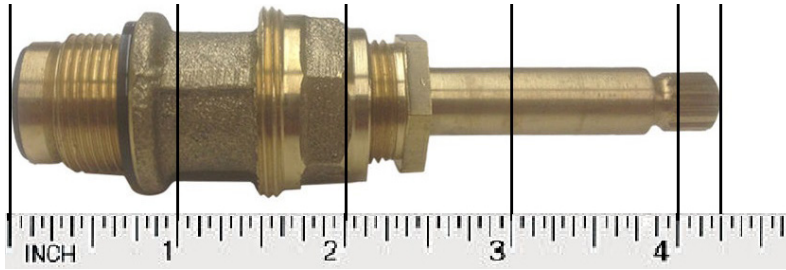

TUB / SHOWER REPAIR

Replacement Parts for Price Pfister - Verve / Crown Imperial

Hot & Cold Stem :

- 4-1/4" OA length
- Replaces OEM# 910-013

Item # M91018
U/M - Each

Diverter Stem :

- 4-1/4" OA length
- Replaces OEM# 910-022

Item # M91023
U/M - Each

Bibb Seat :

- 21/32x18
- 3/8" Height
- **Sold in pack of 10 only**

Item # M91024
U/M - Pack

Verve Handles :

- Includes screw
- Chrome finish
- 2-1/2" height

Item #	U/M	Fits
M90966	Pair	Hot & Cold
M90968	Each	Diverter

Crown Imperial Handles :

- Includes screw
- Chrome finish
- 1-3/16" x 5/8"H - H&C
- 1-1/2" x 3/4"H - Diverter

Item #	U/M	Fits
M90977	Pair	Hot & Cold
M90979	Each	Diverter

Escutcheon Sleeve :

- 3-1/4" length
- 1-1/4"OD
- Chrome finish

Item # M90980
U/M - Each

Escutcheon :

- 1-1/4"ID
- 2-3/4"OD
- Chrome finish

Item # M91022
U/M - Each

Bibb Washer :

- Size: "3/8L" Flat
- 100 washers per box

Item # M90601
U/M - Box