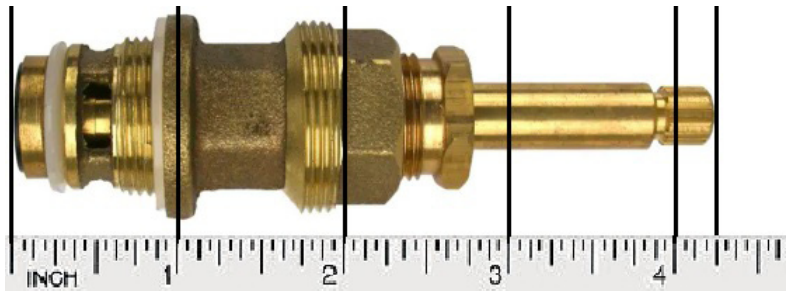

TUB / SHOWER REPAIR

Replacement Parts for Price Pfister - Verve / Crown Imperial

Hot & Cold Stem :

- 4-1/4" OA length
- Replaces OEM# 910-013

Item # M91018
U/M - Each

Diverter Stem :

- 4-1/4" OA length
- Replaces OEM# 910-022

Item # M91023
U/M - Each

Bibb Seat :

- 21/32x18
- 3/8" Height
- **Sold in pack of 10 only**

Item # M91024
U/M - Pack

Verve Handles :

- Includes screw
- Chrome finish
- 2-1/2" height

Item #	U/M	Fits
M90966	Pair	Hot & Cold
M90968	Each	Diverter

Crown Imperial Handles :

- Includes screw
- Chrome finish
- 1-3/16" x 5/8"H - H&C
- 1-1/2" x 3/4"H - Diverter

Item #	U/M	Fits
M90977	Pair	Hot & Cold
M90979	Each	Diverter

Escutcheon Sleeve :

- 3-1/4" length
- 1-1/4"OD
- Chrome finish

Item # M90980
U/M - Each

Escutcheon :

- 1-1/4"ID
- 2-3/4"OD
- Chrome finish

Item # M91022
U/M - Each

Bibb Washer :

- Size: "3/8L" Flat
- 100 washers per box

Item # M90601
U/M - Box