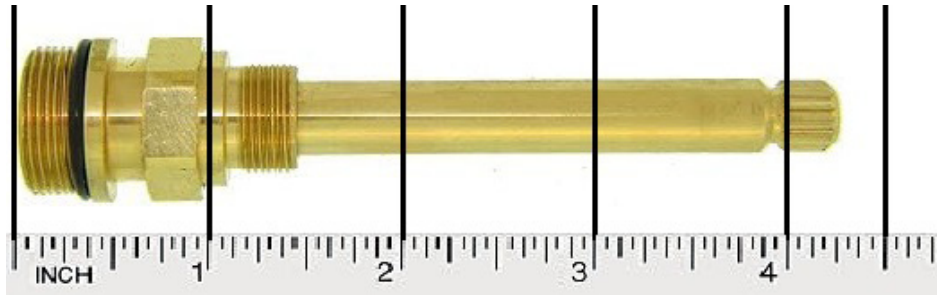

#### Hot & Cold Stem :

- 4-5/16" OA length
- Replaces OEM# A1944

Item # **M90965**  
U/M - Each

#### Diverter Stem :

- 4-15/16" OA length
- Replaces OEM# A1956

Item # **M90967**  
U/M - Each

#### Diverter Handle :

- Includes screw
- Chrome finish
- 2-1/4" height
- Sold per each

Item # **M90987**  
U/M - Each

#### Plastic Nipple :

- 3/4" - 16 tpi
- 2-11/16" length
- 3/4"OD

Item # **M90964**  
U/M - Each