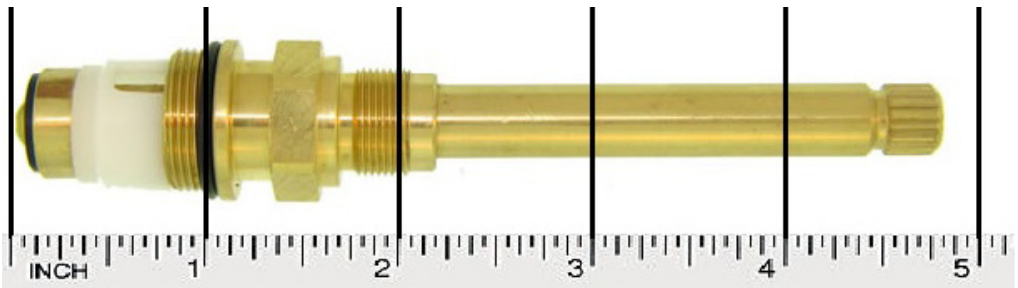

#### Hot & Cold Stem :

- 4-5/16" OA length
- Replaces OEM# A1944

Item # **M90965**  
U/M - Each

#### Diverter Stem :

- 4-15/16" OA length
- Replaces OEM# A1956

Item # **M90967**  
U/M - Each

#### Diverter Handle :

- Includes screw
- Chrome finish
- 2-1/4" height
- Sold per each

Item # **M90987**  
U/M - Each