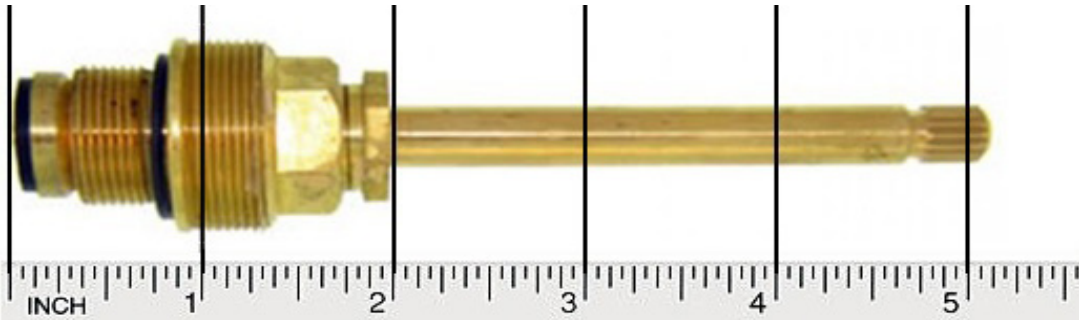

TUB / SHOWER REPAIR Replacement Parts for Central Brass

Hot & Cold Stem :

- 5-1/16" OA length

Item # **M90918**
U/M - Each

Diverter Stem :

- 5-5/16" OA length

Item # **M90919**
U/M - Each

Bibb Seat :

- 5/8x24
- 13/32 Height
- **Sold in pack of 10 only**

Item # **M90920**
U/M - Pack

Bibb Seat :

- 5/8x24
- 21/32 Height
- **Sold in pack of 10 only**

Item # **M90921**
U/M - Pack

Diverter Handle :

- Includes screw
- Chrome finish
- 1-1/2" x 1-1/4"
- Sold per each

Item # **M90922**
U/M - Each

Hot & Cold Handles :

- Includes screws
- Chrome finish
- 1-1/2" x 1-1/4"
- Sold per pair only

Item # **M90923**
U/M - Pair

Sleeve :

- 3" length
- 1-1/4"OD
- Chrome finish

Item # **M90924**
U/M - Each

Escutcheon :

- 1-1/4"ID
- 2-3/4"OD
- Chrome finish

Item # **M91022**
U/M - Each

Bibb Washer :

- Size: "3/8L" Flat
- 100 washers per box

Item # **M90601**
U/M - Box