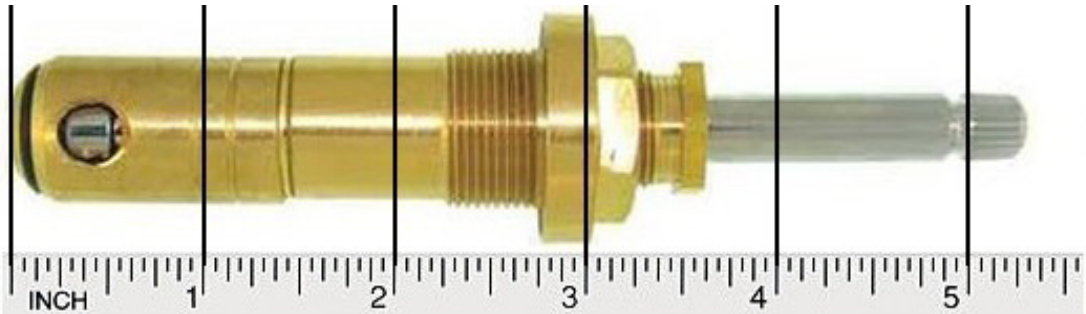

TUB / SHOWER REPAIR Replacement Parts for Central Brass

Hot & Cold Stem :

- 5-1/16" OA length

Item # **M90918**
U/M - Each

Diverter Stem :

- 5-5/16" OA length

Item # **M90919**
U/M - Each

Bibb Seat :

- 5/8x24
- 13/32 Height
- **Sold in pack of 10 only**

Item # **M90920**
U/M - Pack

Bibb Seat :

- 5/8x24
- 21/32 Height
- **Sold in pack of 10 only**

Item # **M90921**
U/M - Pack

Diverter Handle :

- Includes screw
- Chrome finish
- 1-1/2" x 1-1/4"
- Sold per each

Item # **M90922**
U/M - Each

Hot & Cold Handles :

- Includes screws
- Chrome finish
- 1-1/2" x 1-1/4"
- Sold per pair only

Item # **M90923**
U/M - Pair

Sleeve :

- 3" length
- 1-1/4"OD
- Chrome finish

Item # **M90924**
U/M - Each

Escutcheon :

- 1-1/4"ID
- 2-3/4"OD
- Chrome finish

Item # **M91022**
U/M - Each

Bibb Washer :

- Size: "3/8L" Flat
- 100 washers per box

Item # **M90601**
U/M - Box