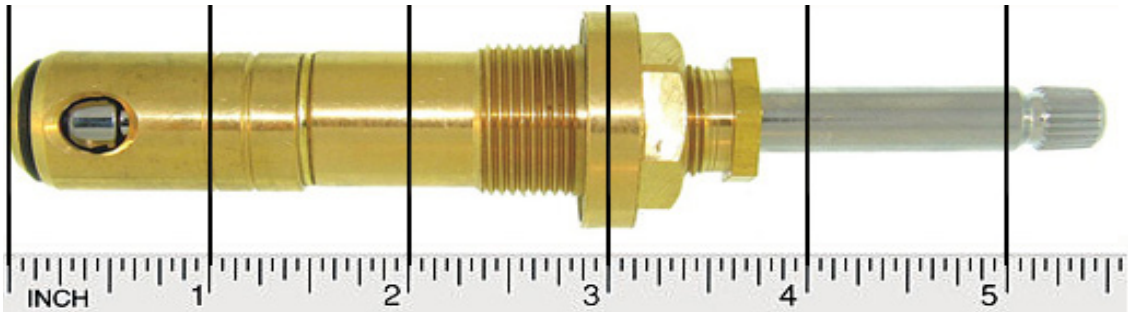

#### Hot & Cold Stem :

- 5-1/2" OA length

Item # **M90910**  
U/M - Each

#### Diverter Stem :

- 5-5/8" OA length

Item # **M90911**  
U/M - Each

#### Diverter Handle :

- Includes screw  
- Chrome finish  
- 1-3/8"W x 7/8"H  
- Sold per each

Item # **M90914**  
U/M - Each

#### Hot & Cold Handles :

- Includes screws  
- Chrome finish  
- 1-3/8"W x 7/8"H  
- Sold per pair only

Item # **M90913**  
U/M - Pair