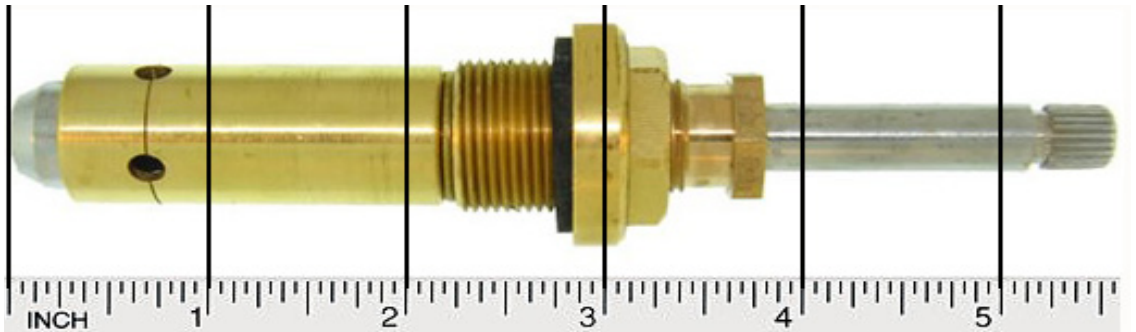

#### Hot & Cold Stem :

- 5-1/2" OA length

Item # **M90910**  
U/M - Each

#### Diverter Stem :

- 5-5/8" OA length

Item # **M90911**  
U/M - Each

#### Diverter Handle :

- Includes screw  
- Chrome finish  
- 1-3/8"W x 7/8"H  
- Sold per each

Item # **M90914**  
U/M - Each

#### Hot & Cold Handles :

- Includes screws  
- Chrome finish  
- 1-3/8"W x 7/8"H  
- Sold per pair only

Item # **M90913**  
U/M - Pair